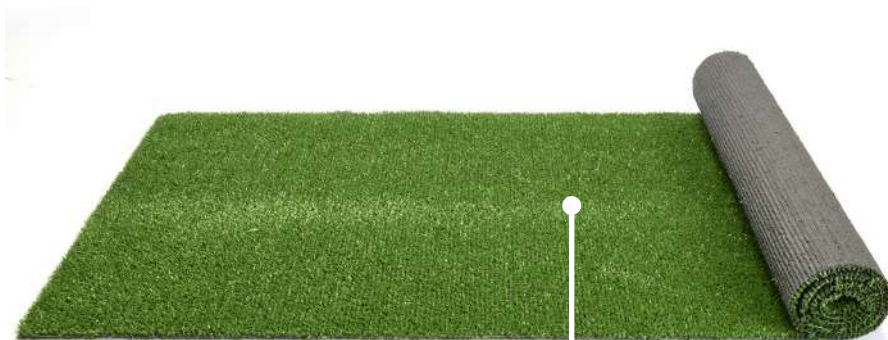

Use : terrace - balcony - veranda

Fibres height: ± 4 mm
Total height: ± 7 mm

CHARACTERISTICS

Fibres composition: **100% PP**

Fibres weight: **250 g / m² \pm 10%**

Total weight: **810 g / m² \pm 10%**

Straight fibres 

Gauge : **1/8"**

UV resistance : **3500 heures**

Stitches number/ 10 cm: **27 \pm 10%**

Loops number: **86000 / m² \pm 10%**

REFERENCES AND EAN CODES

2 m x 30 m BTTCO0681A2 / 3700379024054

4 m x 30 m BTTCO0681A4 / 3700379024061